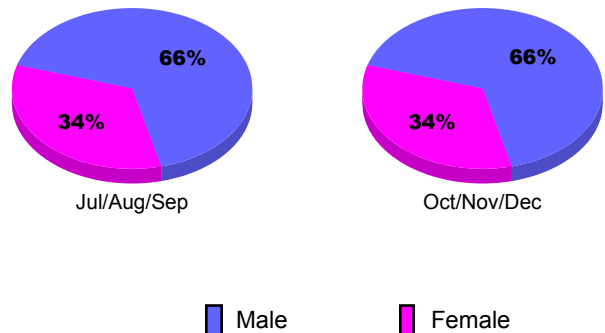

Gender Comparison 2010-2011